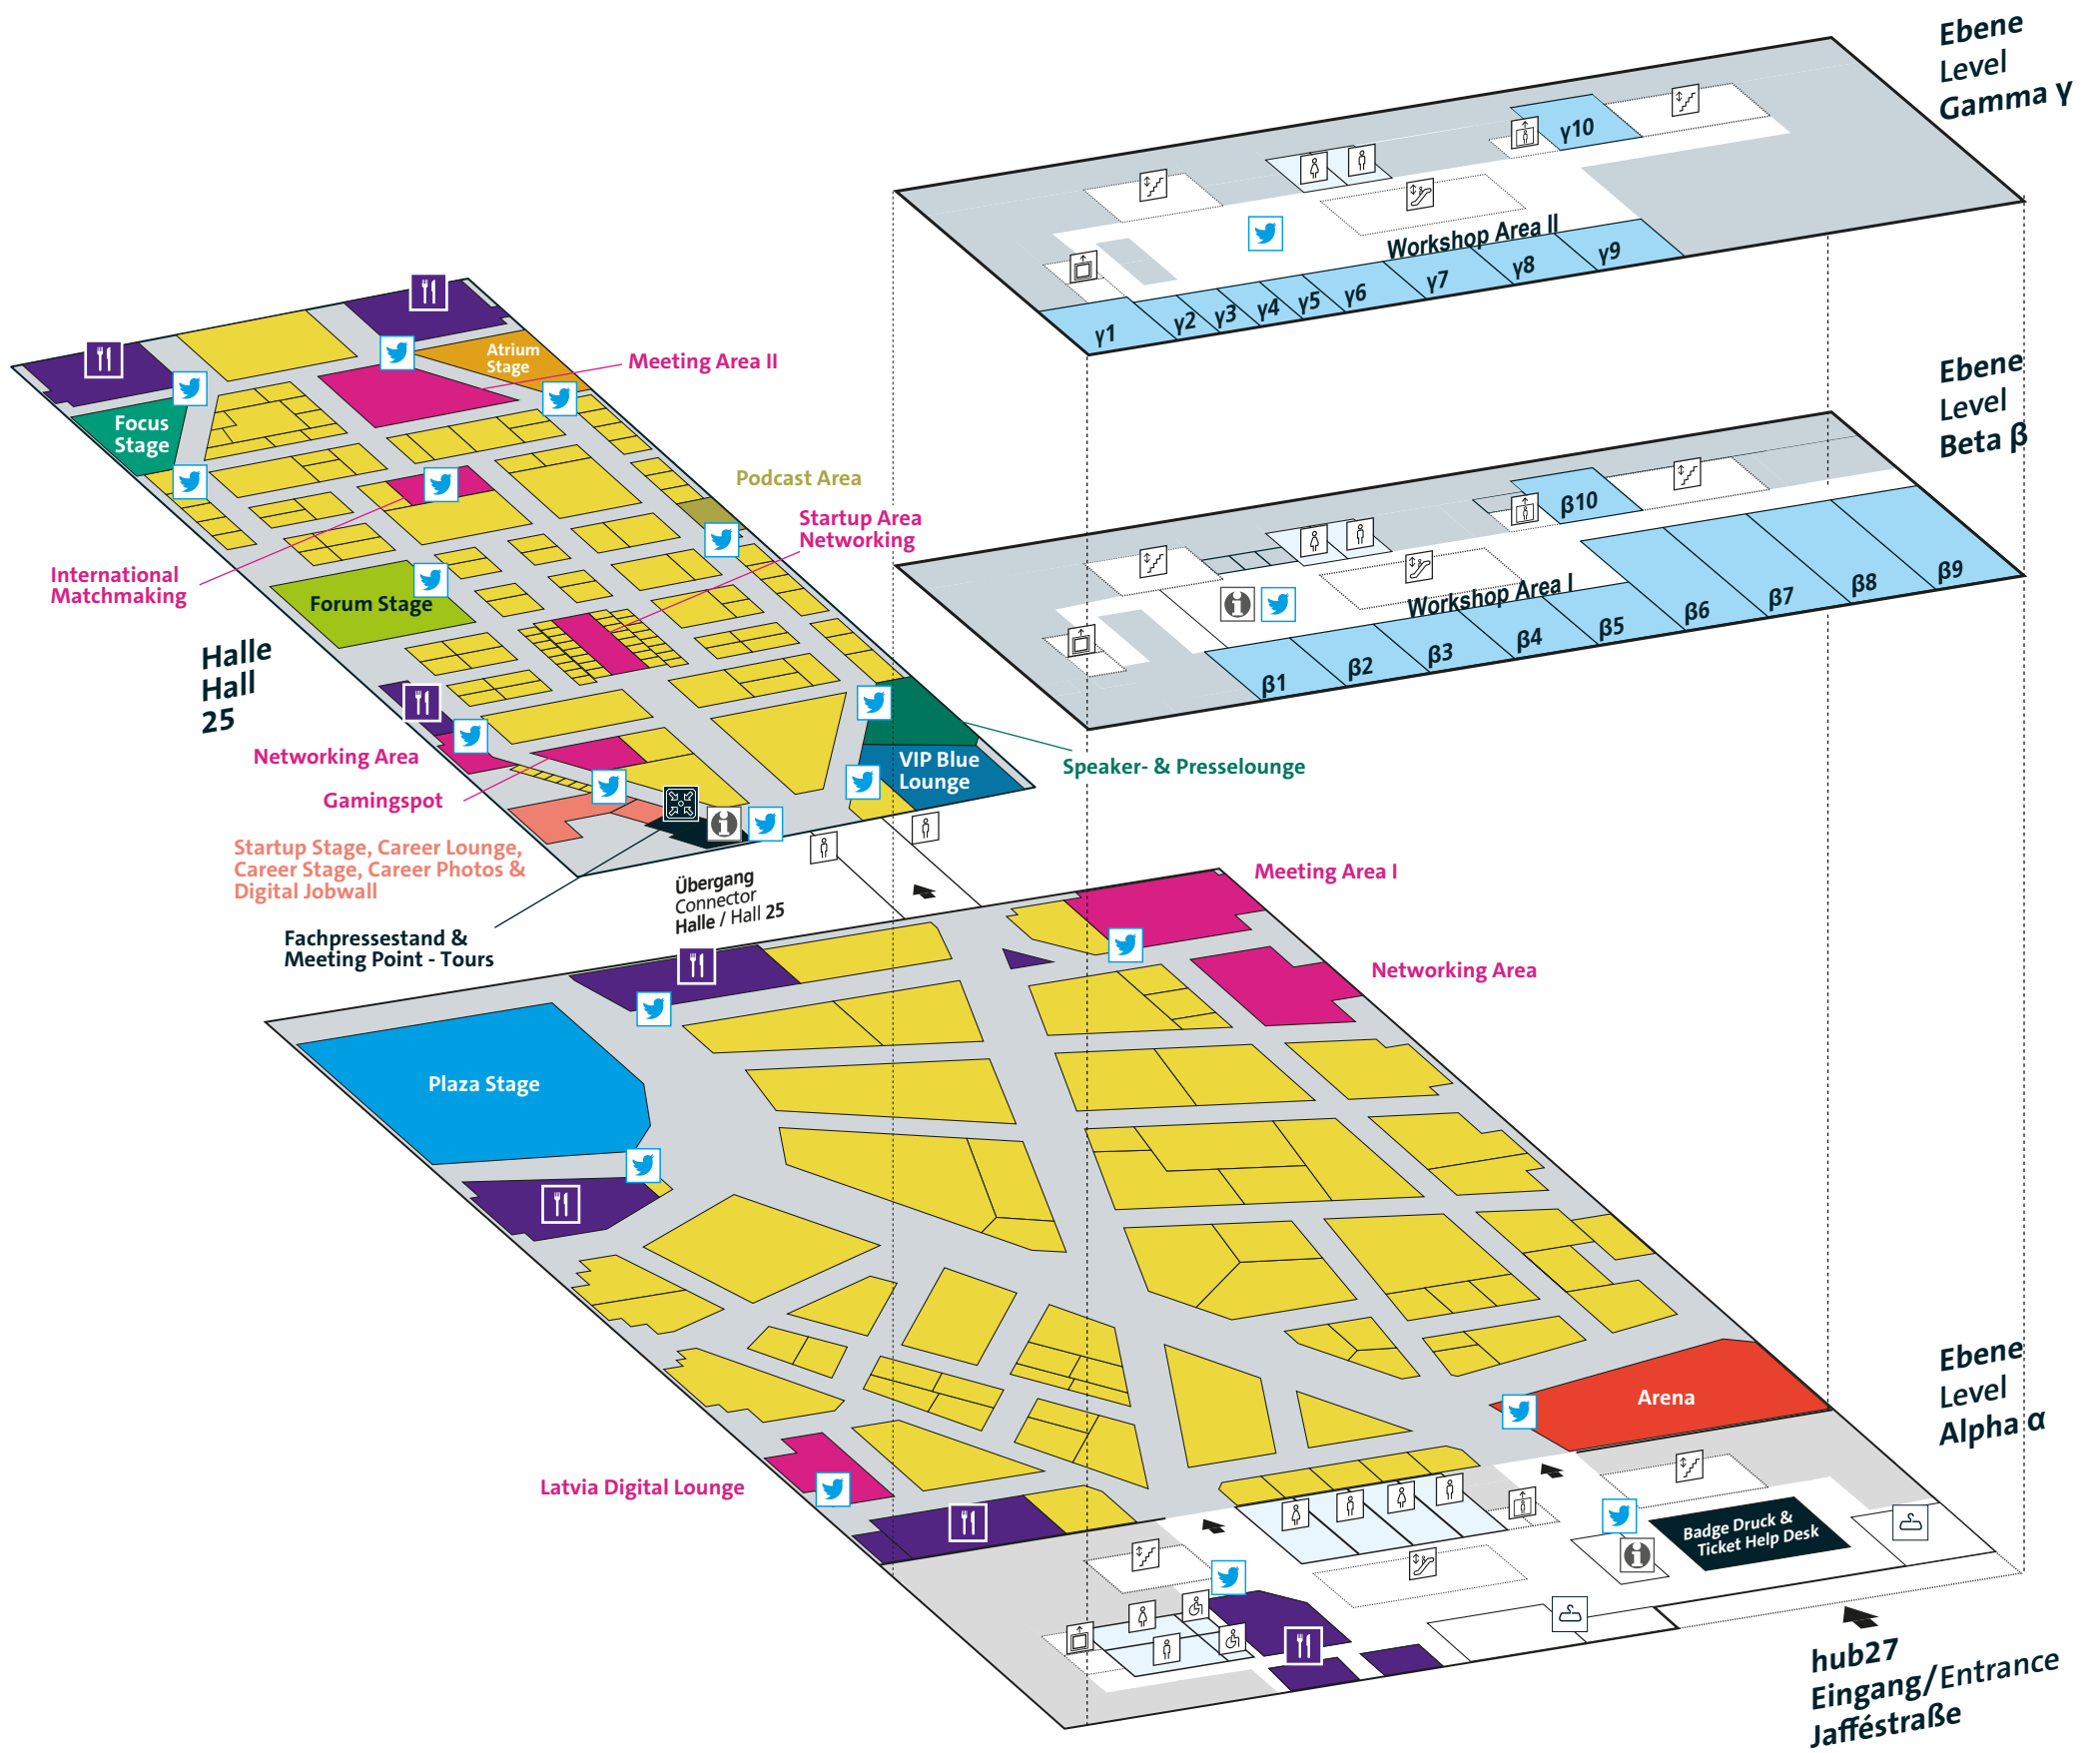

HALLENÜBERSICHT HALL OVERVIEW

smart country

convention

- | | | | | | |
|-------------|------------------------------|---|---|----------------------|-------------------------------------|
| Expo Area | Atrium Stage | Badge Druck & Ticket Help Desk | Tweet-Point & Program Screens | Rolltreppe Escalator | Toilette Toilet |
| Plaza Stage | Focus Stage | Workshop Area | Infopoint | Aufzug Elevator | Behindertentoilette Disabled toilet |
| Forum Stage | Startup Stage & Career Stage | Kantine 4.0 | Fachpressestand & Meeting Point - Tours | Treppe Stairway | Lastenaufzug Freight elevator |
| Arena Stage | Podcast Area | Networking Area, Meeting Area, International Matchmaking & Gamingspot | | Garderobe Cloakroom | |